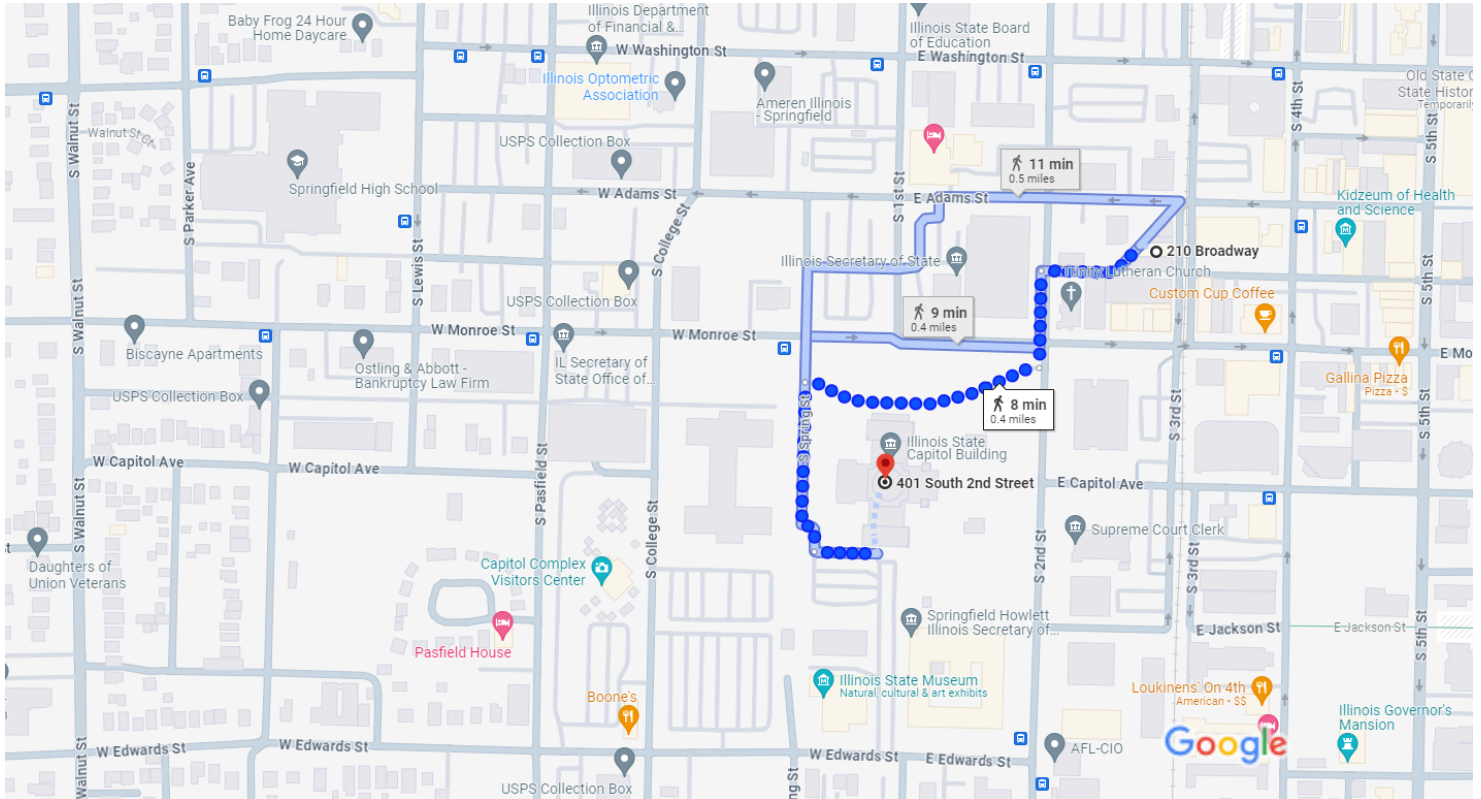

210 Broadway, Springfield, IL 62701 to 401 S 2nd St, Springfield, IL 62701

Walk 0.4 mile, 8 min

Map data ©2024 Google 200 ft

- 
via S Spring St
8 min
0.4 mile

- 
via E Monroe St and S Spring St
9 min
0.4 mile

- 
via E Adams St and S Spring St
11 min
0.5 mile

- All routes are mostly flat ▼