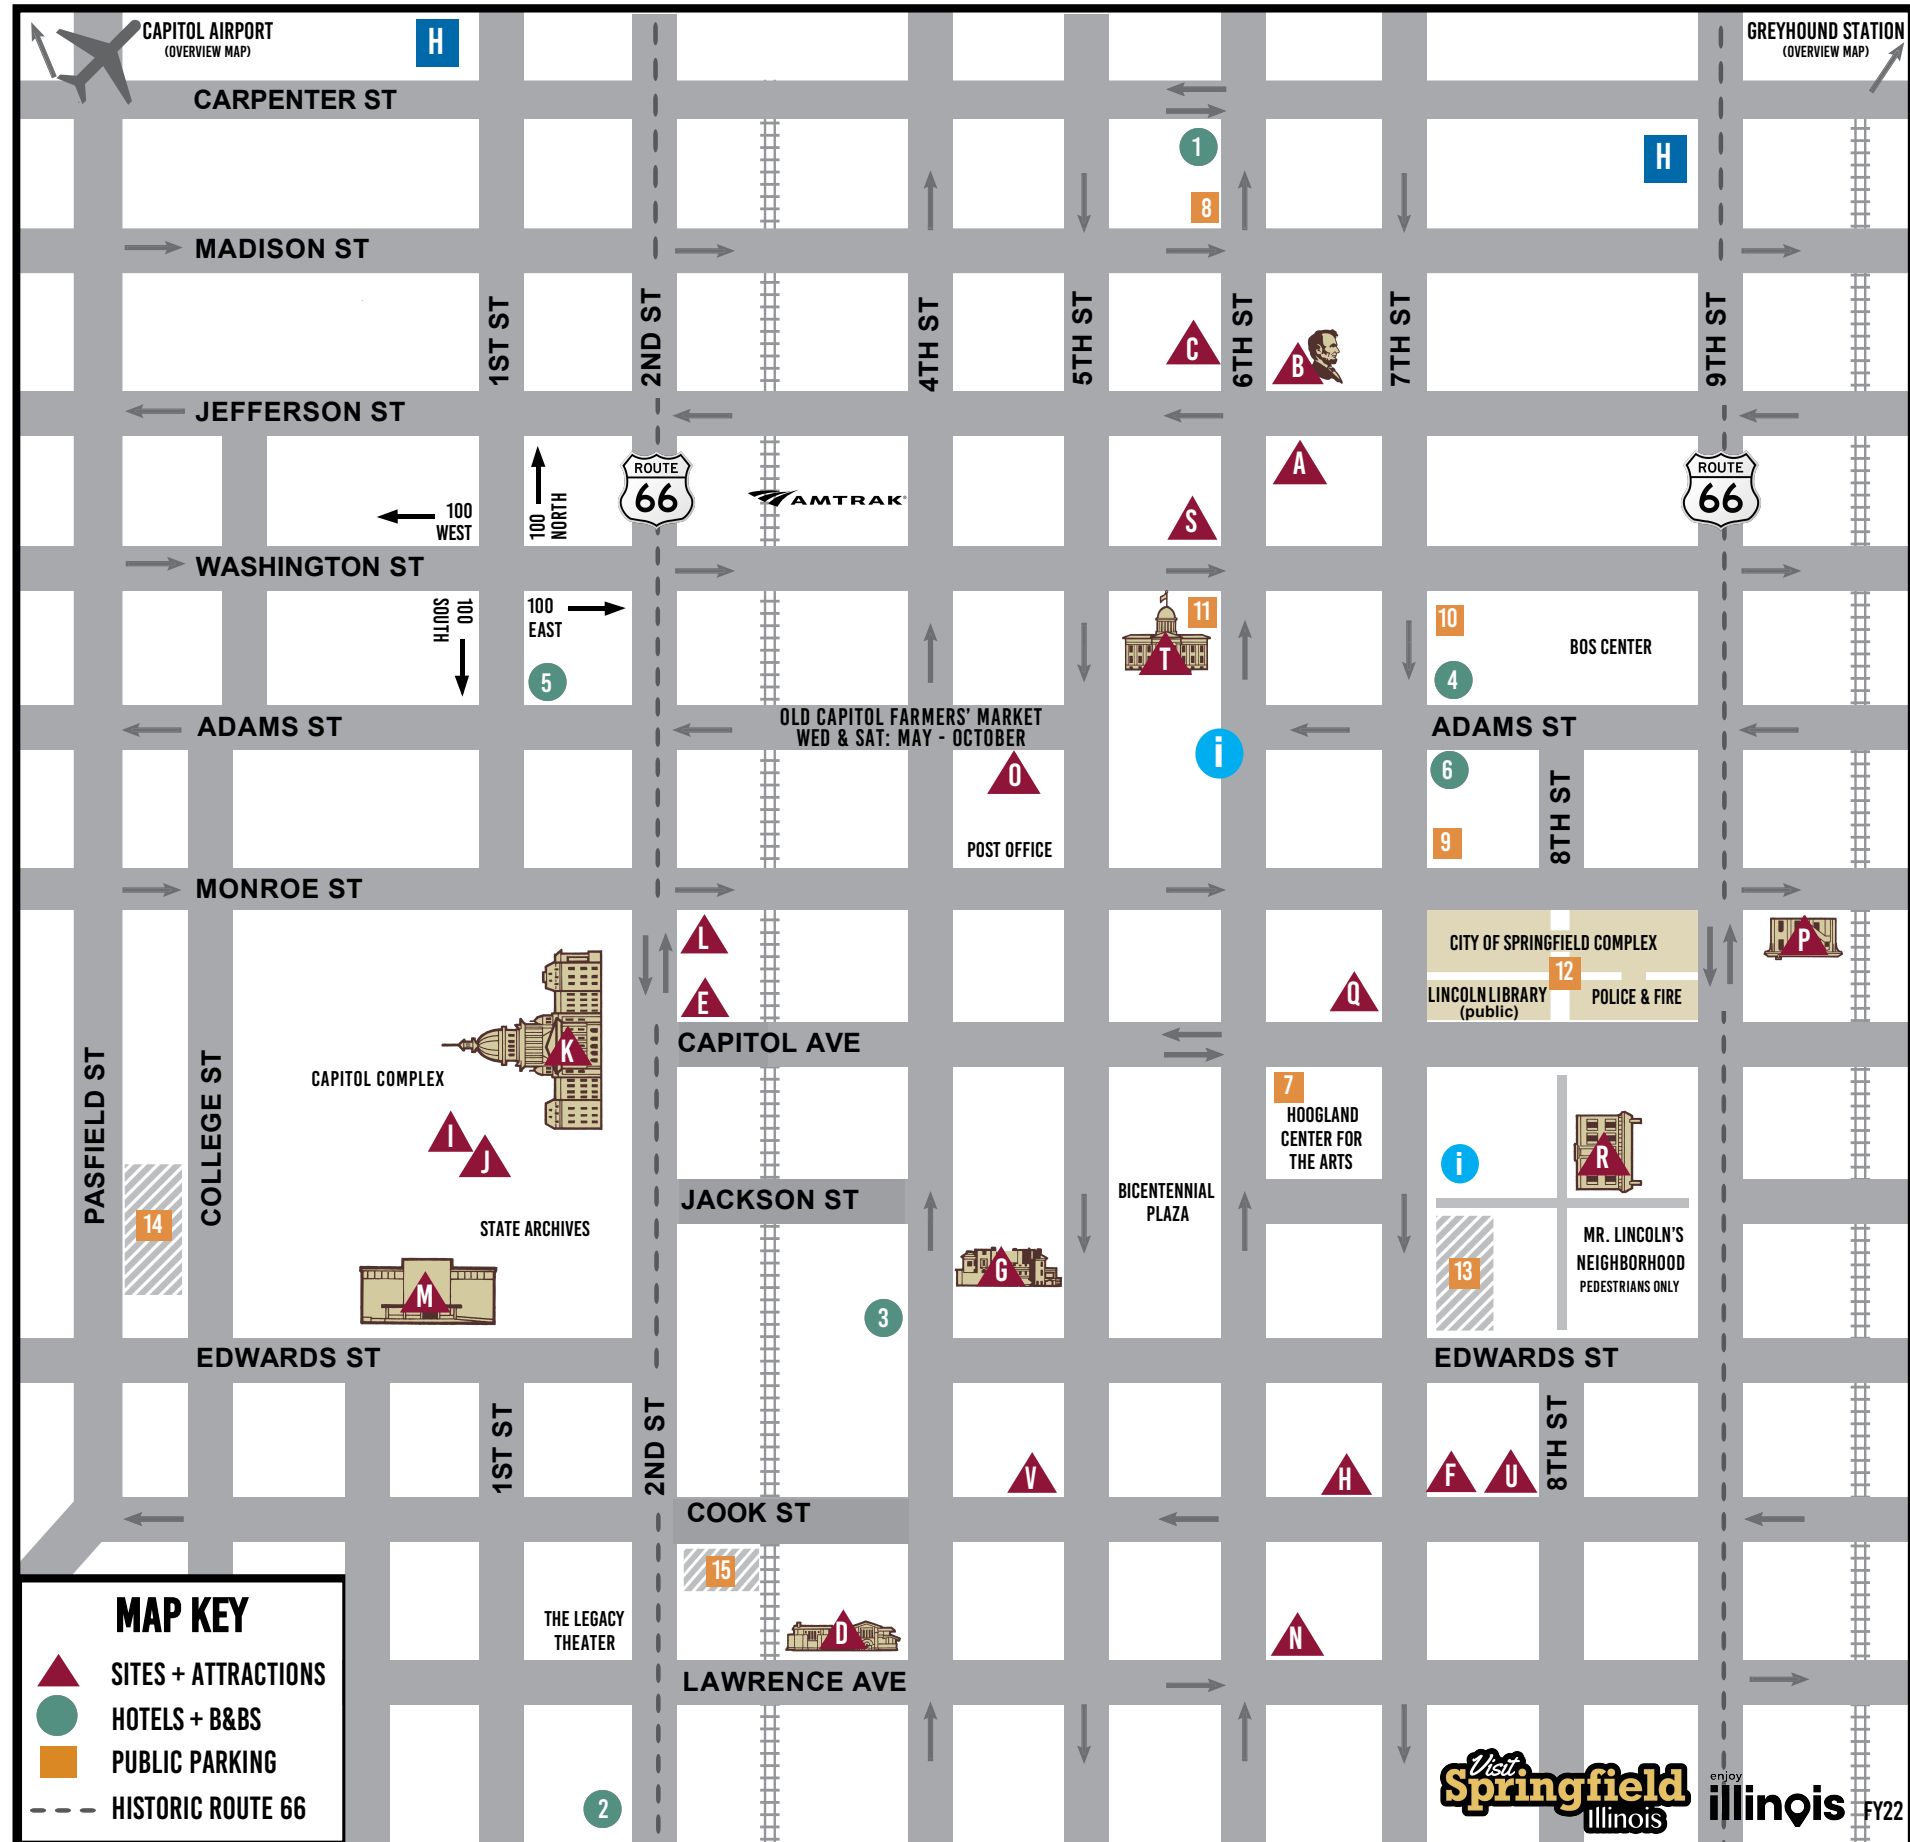

PUBLIC PARKING ■

7. **6th St. & Capitol Ave.** Multi Level
8. **Presidential Museum** Multi Level/RV
9. **7th St. & Monroe St.** Multi Level
10. **7th St. & Washington St.** Multi Level
11. **Old State Capitol** Underground
12. **Lincoln Library (public)** Underground
13. **Lincoln Home** Lot
14. **Edwards St. & College St.** Lot
15. **Dana-Thomas House** Lot

EAT + DRINK

Scan QR Code for a complete listing of area Eat + Drink spots.

MAP KEY

- ▲ SITES + ATTRACTIONS
- HOTELS + B&BS
- PUBLIC PARKING
- - - HISTORIC ROUTE 66

VISITORS CENTER ⓘ

Springfield Visitors Center
1 S. Old State Capitol Plz. | 217-789-2360
Monday - Friday: 9am - 4:30 pm
Weekends: Seasonally
VisitSpringfieldIllinois.com

RECREATION ◆

CAMPING

- 30. Double J Campground
- 31. Illinois State Fair Campground
- 32. KOA Campground
- 33. Lincoln's New Salem Campground
- 34. Riverside Park Campground
- 35. Sangchris Lake State Park